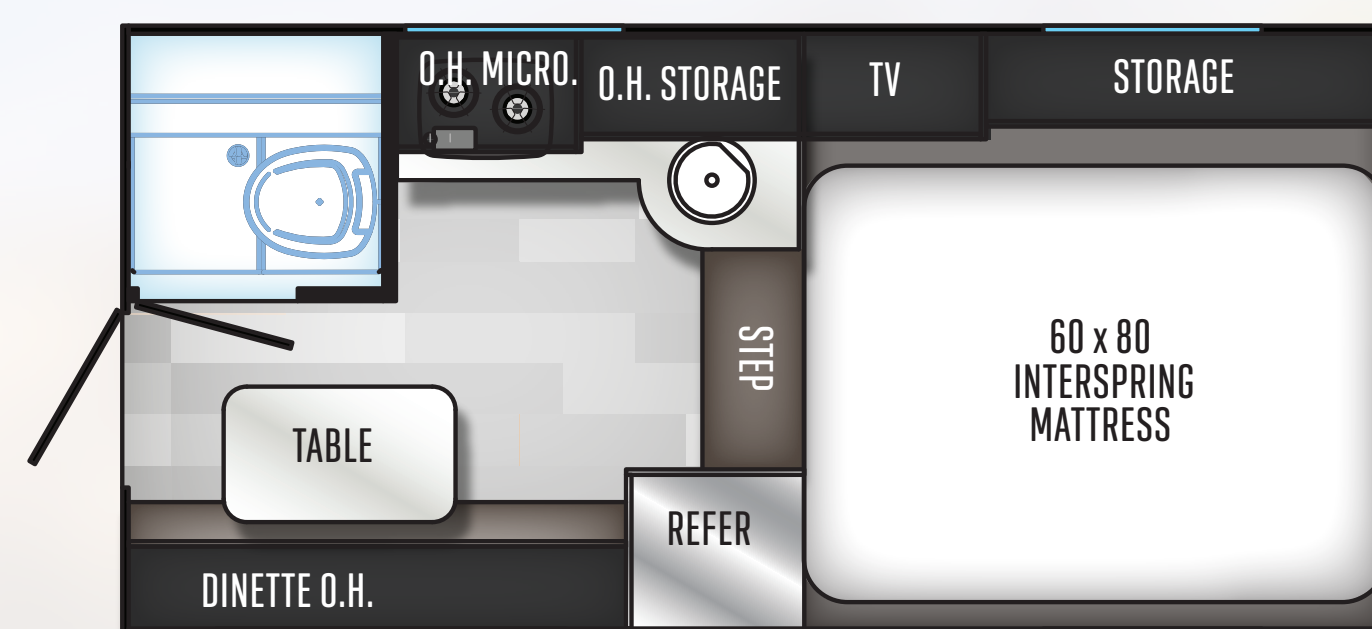

HS 750

3/4 Ton 5'5" up to 8' Bed