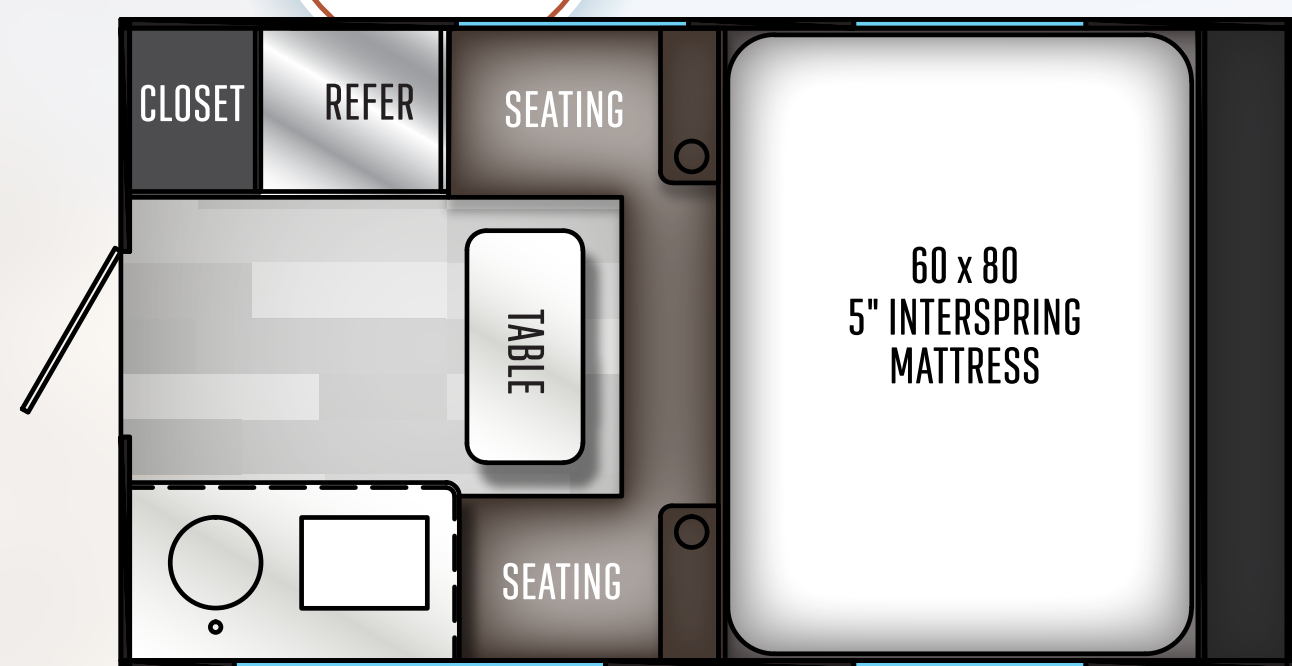

PALOMINO

BACKPACK EDITION

HARD SIDE MAX TRUCK CAMPERS

HS 2901

3/4 Ton Truck w/ 6'6" or 8' Bed

HS 2902

3/4 Ton Truck w/ 6'6" or 8' Bed

HS 2910

1 Ton Truck w/ 8' Bed

HARD SIDE TRUCK CAMPERS

NEW

HS 690

3/4 Ton Truck w/ 6'6" or 8' Bed

HS 750

3/4 Ton 5'5" up to 8' Bed

HS 8801

3/4 Ton Truck w/ 6'6" or 8' Bed

SOFT SIDE TRUCK CAMPERS

SS 500

Designed for compact trucks

SS 550

1/2 Ton Truck 5'6" or 6'6" bed

SS 1200

1/2 Ton Truck w/6'6" or 8'

SS 1240

1/2 Ton Truck w/ 6'6" or 8' bed

SS 1251

1/2 Ton Truck 6'6" bed w/overhang

SS 1500

Full Size Truck w/ 8' Bed