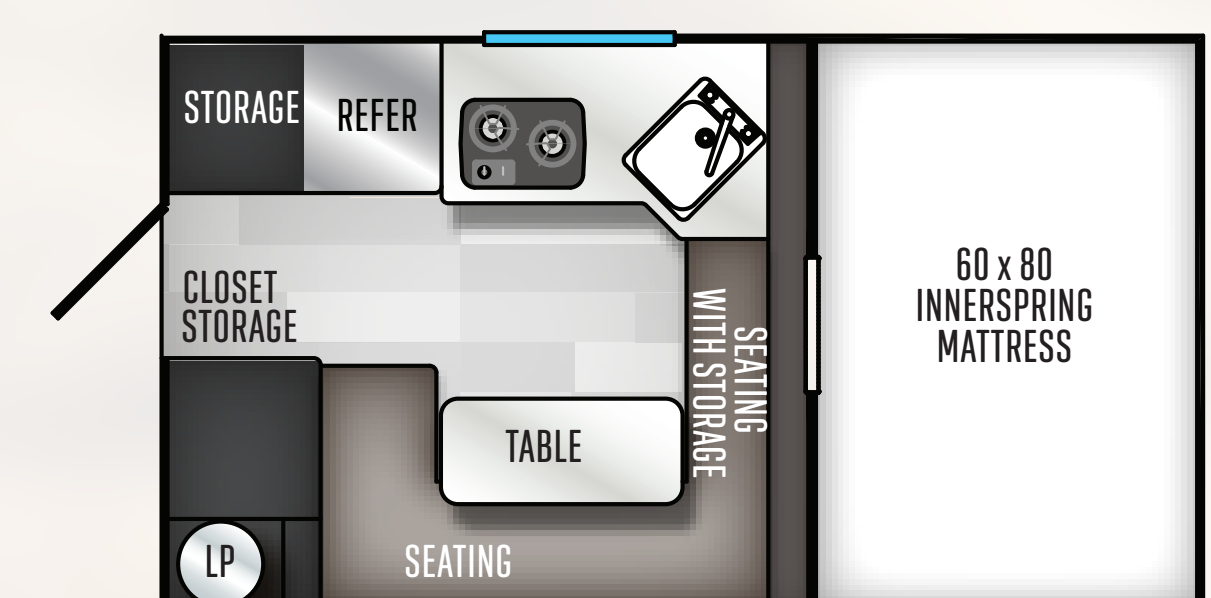

3/4 Ton Truck w/ 6'6" or 8' Bed

SOFT SIDE TRUCK CAMPERS

SS 500

Designed for compact trucks

SS 550

1/2 Ton Truck 5'6" or 6'6" bed

SS 1200

1/2 Ton Truck w/6'6" or 8'

SS 1240

1/2 Ton Truck w/ 6'6" or 8' bed

SS 1251

1/2 Ton Truck 6'6" bed w/overhang

SS 1500

Full Size Truck w/ 8' Bed