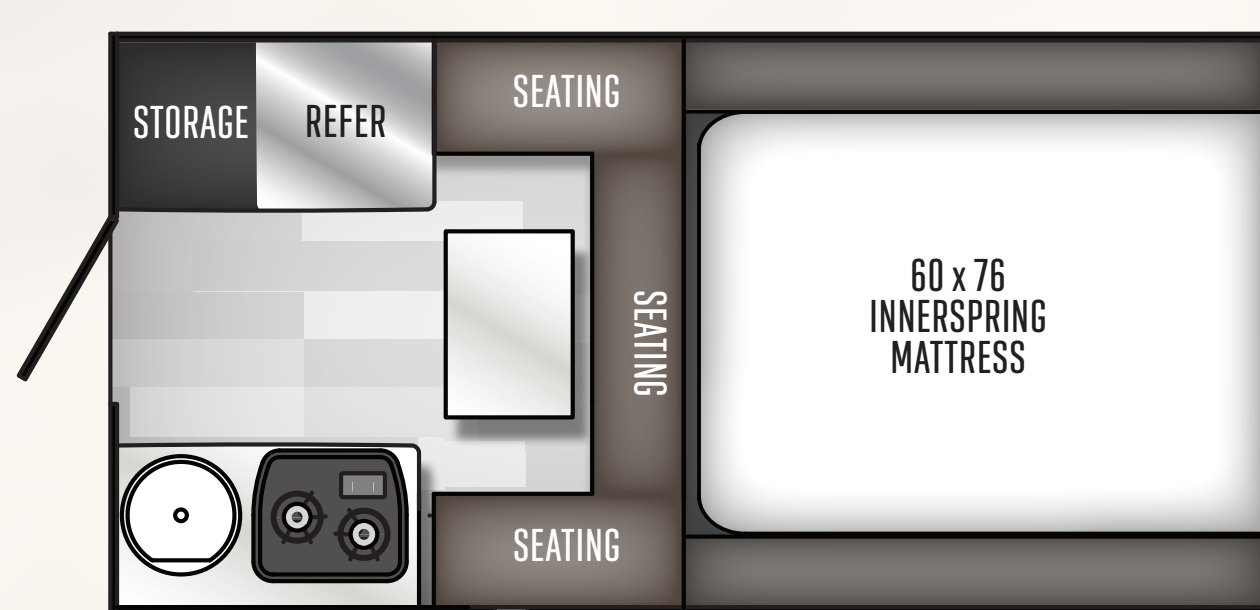

1 Ton Truck w/ 8' Bed

HARD SIDE TRUCK CAMPERS

NEW

HS 690

3/4 Ton Truck w/ 6'6" or 8' Bed

HS 750

3/4 Ton 5'5" up to 8' Bed

HS 8801

3/4 Ton Truck w/ 6'6" or 8' Bed

SOFT SIDE TRUCK CAMPERS

SS 500

Designed for compact trucks

SS 550

1/2 Ton Truck 5'6" or 6'6" bed

SS 1200

1/2 Ton Truck w/6'6" or 8'

SS 1240

1/2 Ton Truck w/ 6'6" or 8' bed

SS 1251

1/2 Ton Truck 6'6" bed w/overhang

SS 1500

Full Size Truck w/ 8' Bed