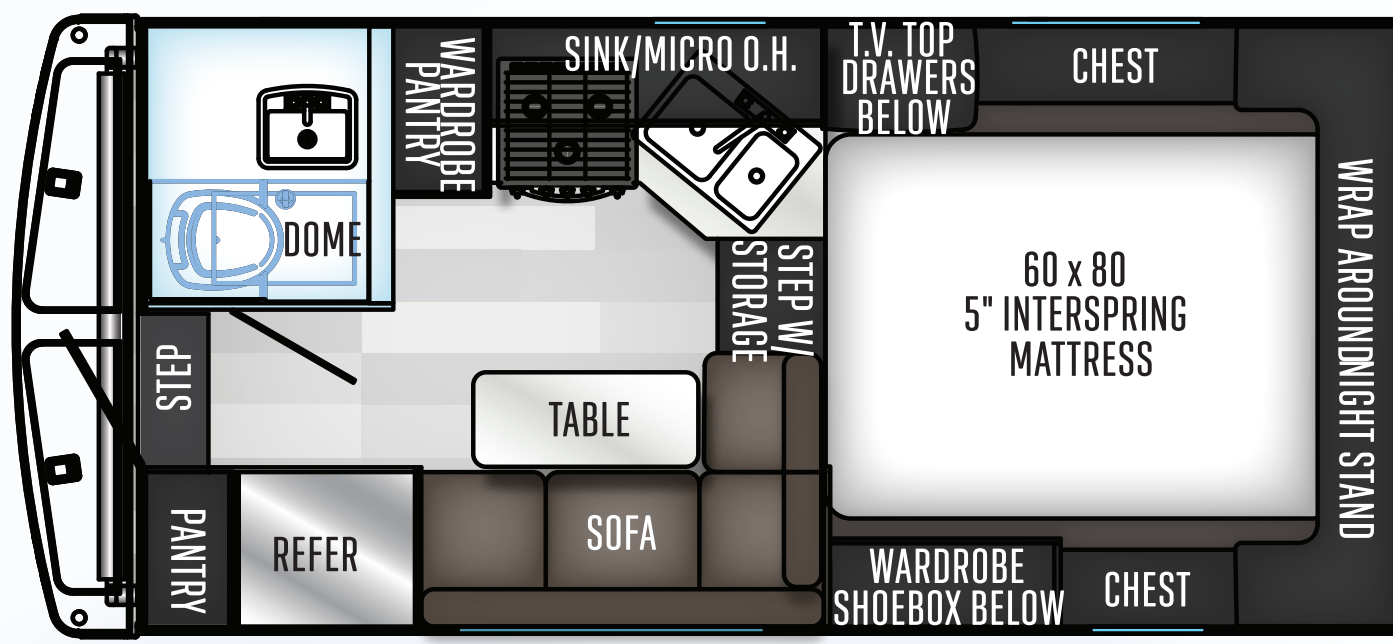

PALOMINO

BACKPACK EDITION

HARD SIDE MAX TRUCK CAMPERS

HS 2901

3/4 Ton Truck w/ 6'6" or 8' Bed

HS 2902

3/4 Ton Truck w/ 6'6" or 8' Bed

HS 2910

1 Ton Truck w/ 8' Bed

HARD SIDE TRUCK CAMPERS

NEW

HS 690

3/4 Ton Truck w/ 6'6" or 8' Bed

HS 750

3/4 Ton 5'5" up to 8' Bed

HS 8801

3/4 Ton Truck w/ 6'6" or 8' Bed

SOFT SIDE TRUCK CAMPERS

SS 500

Designed for compact trucks

SS 550

1/2 Ton Truck 5'6" or 6'6" bed

SS 1200

1/2 Ton Truck w/6'6" or 8'

SS 1240

1/2 Ton Truck w/ 6'6" or 8' bed

SS 1251

1/2 Ton Truck 6'6" bed w/overhang

SS 1500

Full Size Truck w/ 8' Bed