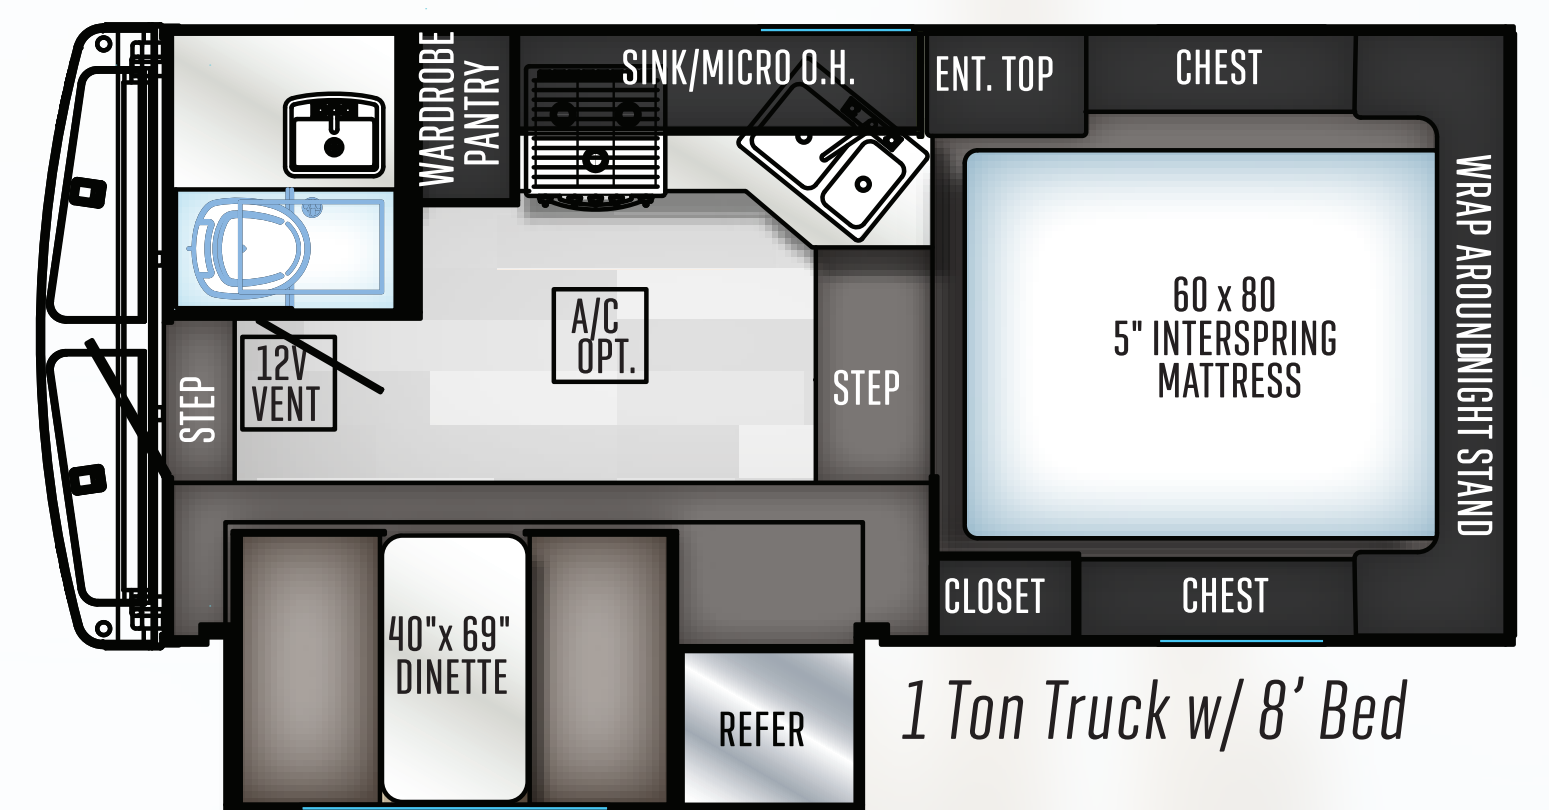

PALOMINO

BACKPACK EDITION

HARD SIDE MAX TRUCK CAMPERS

HS 2901

3/4 Ton Truck w/ 6'6" or 8' Bed

HS 2902

3/4 Ton Truck w/ 6'6" or 8' Bed

HS 2910

1 Ton Truck w/ 8' Bed

HARD SIDE TRUCK CAMPERS

NEW

HS 690

3/4 Ton Truck w/ 6'6" or 8' Bed

HS 750

3/4 Ton 5'5" up to 8' Bed

HS 8801

3/4 Ton Truck w/ 6'6" or 8' Bed

SOFT SIDE TRUCK CAMPERS

SS 500

Designed for compact trucks

SS 550

1/2 Ton Truck 5'6" or 6'6" bed

SS 1200

1/2 Ton Truck w/6'6" or 8'

SS 1240

1/2 Ton Truck w/ 6'6" or 8' bed

SS 1251

1/2 Ton Truck 6'6" bed w/overhang

SS 1500

Full Size Truck w/ 8' Bed