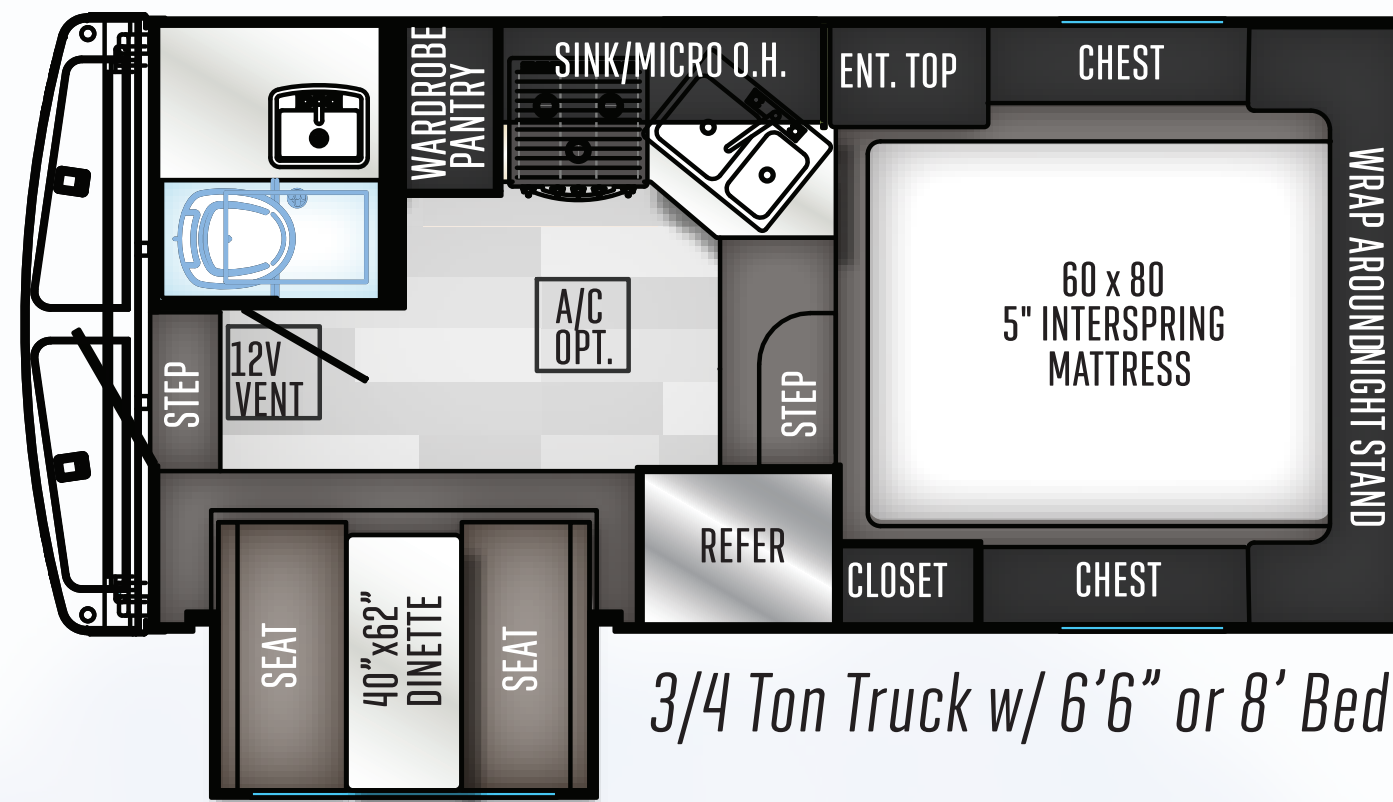

PALOMINO

BACKPACK EDITION

HARD SIDE MAX TRUCK CAMPERS

HS 2901

3/4 Ton Truck w/ 6'6" or 8' Bed

HS 2902

3/4 Ton Truck w/ 6'6" or 8' Bed

HS 2910

1 Ton Truck w/ 8' Bed

HARD SIDE TRUCK CAMPERS

NEW

HS 690

3/4 Ton Truck w/ 6'6" or 8' Bed

HS 750

3/4 Ton 5'5" up to 8' Bed

HS 8801

3/4 Ton Truck w/ 6'6" or 8' Bed

SOFT SIDE TRUCK CAMPERS

SS 500

Designed for compact trucks

SS 550

1/2 Ton Truck 5'6" or 6'6" bed

SS 1200

1/2 Ton Truck w/6'6" or 8'

SS 1240

1/2 Ton Truck w/ 6'6" or 8' bed

SS 1251

1/2 Ton Truck 6'6" bed w/overhang

SS 1500

Full Size Truck w/ 8' Bed