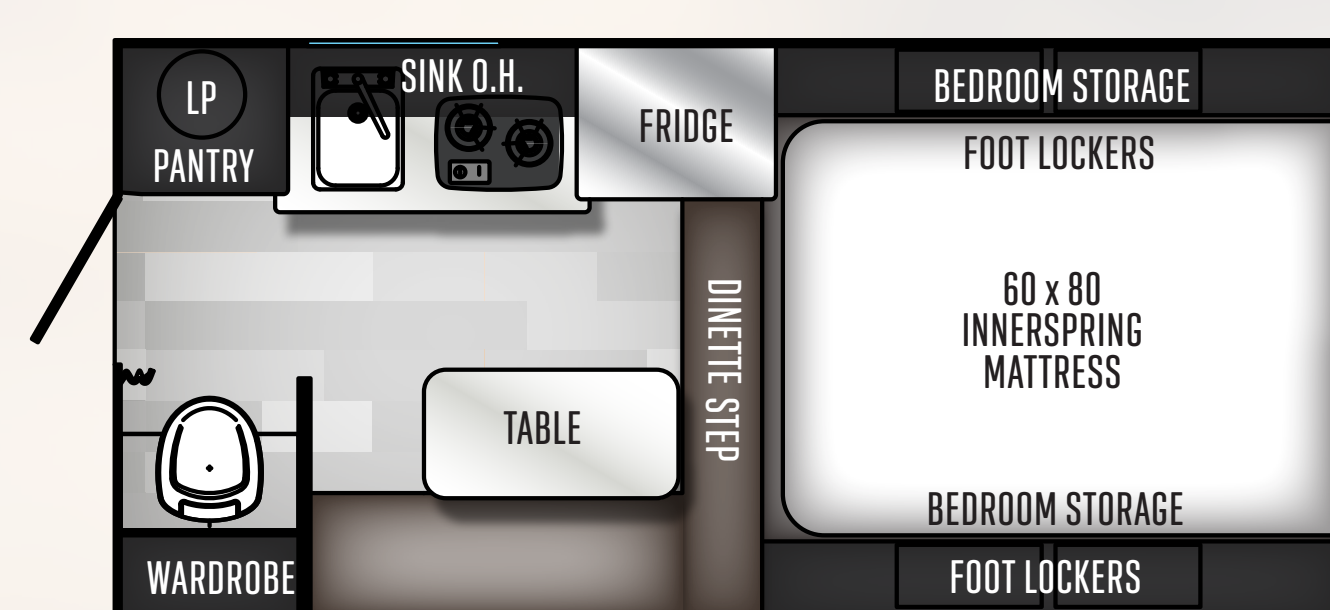

3/4 Ton Truck w/ 6'6" or 8' Bed

SOFT SIDE TRUCK CAMPERS

SS 500

Designed for compact trucks

SS 550

1/2 Ton Truck 5'6" or 6'6" bed

SS 1200

1/2 Ton Truck w/6'6" or 8'

SS 1240

1/2 Ton Truck w/ 6'6" or 8' bed

SS 1251

1/2 Ton Truck 6'6" bed w/overhang

SS 1500

Full Size Truck w/ 8' Bed