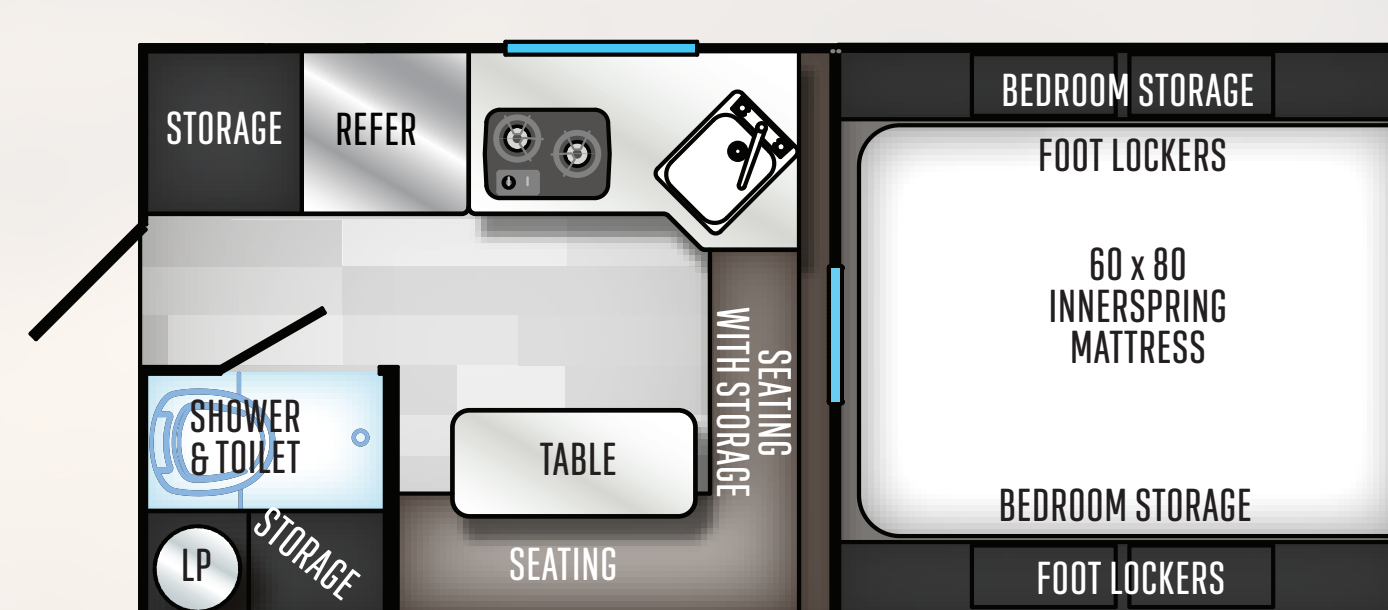

3/4 Ton Truck w/ 6'6" or 8' Bed

SOFT SIDE TRUCK CAMPERS

SS 500

Designed for compact trucks

SS 550

1/2 Ton Truck 5'6" or 6'6" bed

SS 1200

1/2 Ton Truck w/6'6" or 8'

SS 1240

1/2 Ton Truck w/ 6'6" or 8' bed

SS 1251

1/2 Ton Truck 6'6" bed w/overhang

SS 1500

Full Size Truck w/ 8' Bed