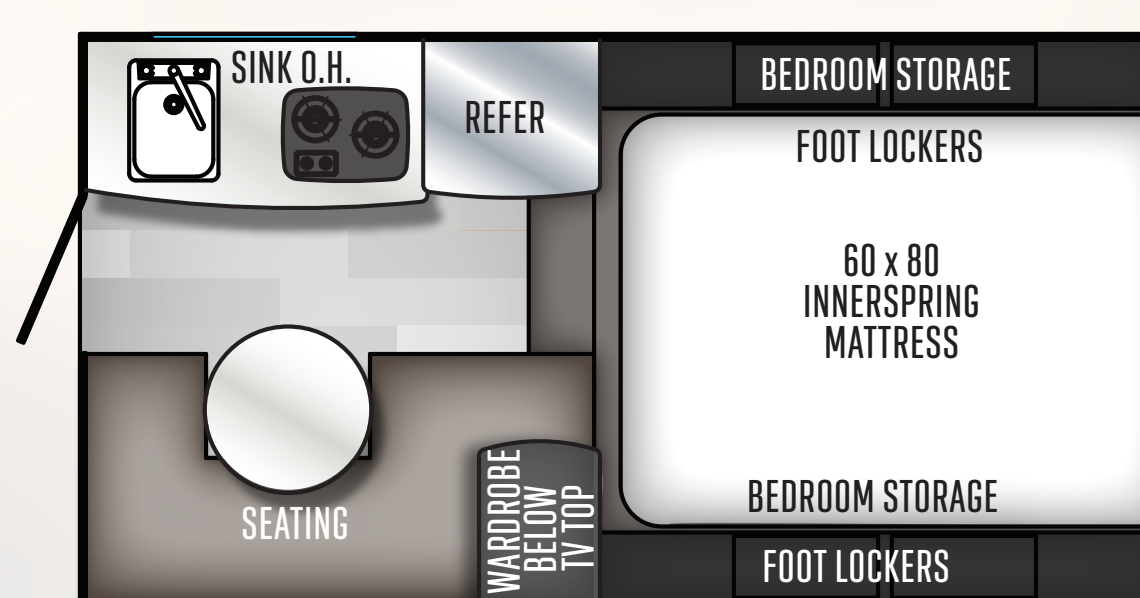

3/4 Ton Truck w/ 6'6" or 8' Bed

SOFT SIDE TRUCK CAMPERS

SS 500

Designed for compact trucks

SS 550

1/2 Ton Truck 5'6" or 6'6" bed

SS 1200

1/2 Ton Truck w/6'6" or 8'

SS 1240

1/2 Ton Truck w/ 6'6" or 8' bed

SS 1251

1/2 Ton Truck 6'6" bed w/overhang

SS 1500

Full Size Truck w/ 8' Bed