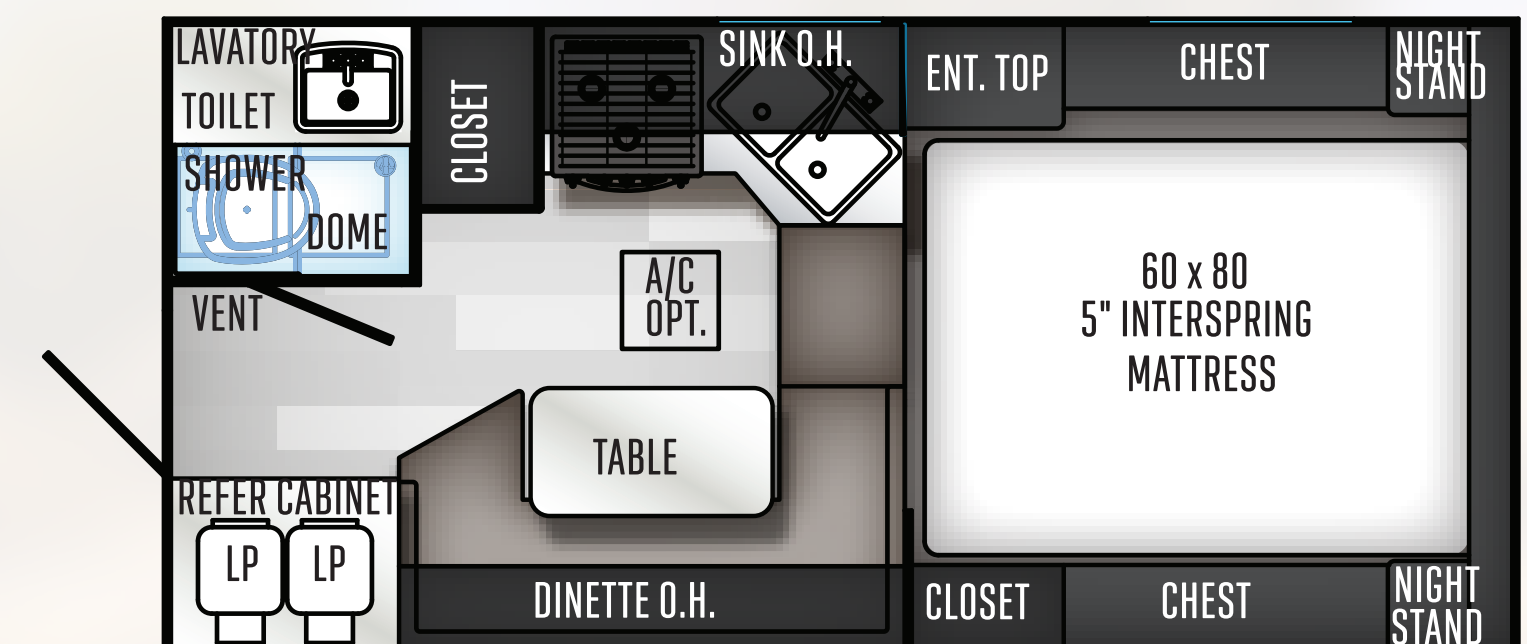

PALOMINO

BACKPACK EDITION

HARD SIDE MAX TRUCK CAMPERS

HS 2901

3/4 Ton Truck w/ 6'6" or 8' Bed

HS 2902

3/4 Ton Truck w/ 6'6" or 8' Bed

HS 2910

1 Ton Truck w/ 8' Bed

HARD SIDE TRUCK CAMPERS

NEW

HS 690

3/4 Ton Truck w/ 6'6" or 8' Bed

HS 750

3/4 Ton 5'5" up to 8' Bed

HS 8801

3/4 Ton Truck w/ 6'6" or 8' Bed

SOFT SIDE TRUCK CAMPERS

SS 500

Designed for compact trucks

SS 550

1/2 Ton Truck 5'6" or 6'6" bed

SS 1200

1/2 Ton Truck w/6'6" or 8'

SS 1240

1/2 Ton Truck w/ 6'6" or 8' bed

SS 1251

1/2 Ton Truck 6'6" bed w/overhang

SS 1500

Full Size Truck w/ 8' Bed