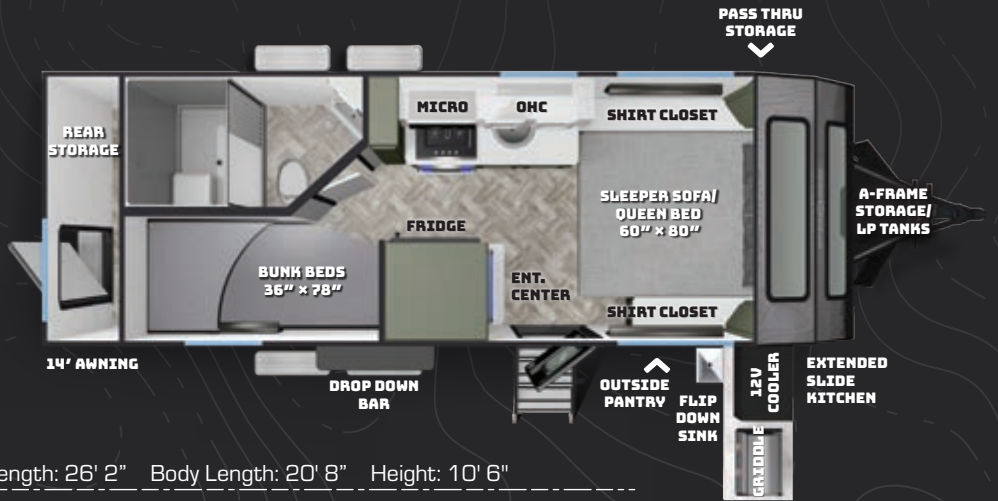

PAIISE

COMING SOON!

HIATUS XC16.4

Length: 22' 2" Body Length: 16' 8" Height: 10' 4"
 Width: 102" Body Width: 82" Awning: 10'
 UWW: TBD GVWR: TBD CCC: TBD Hitch: TBD Axle: TBD
 Fresh: 76 Gal Black: 30 Gal Grey: 30 Gal Tires: 16"

HIATUS XC20.4

Length: 26' 2" Body Length: 20' 8" Height: 10' 6"
 Width: 102" Body Width: 82" Awning: 14'
 UWW: TBD GVWR: TBD CCC: TBD Hitch: TBD Axle: TBD
 Fresh: 76 Gal Black: 30 Gal Grey: 30 Gal Tires: 16"