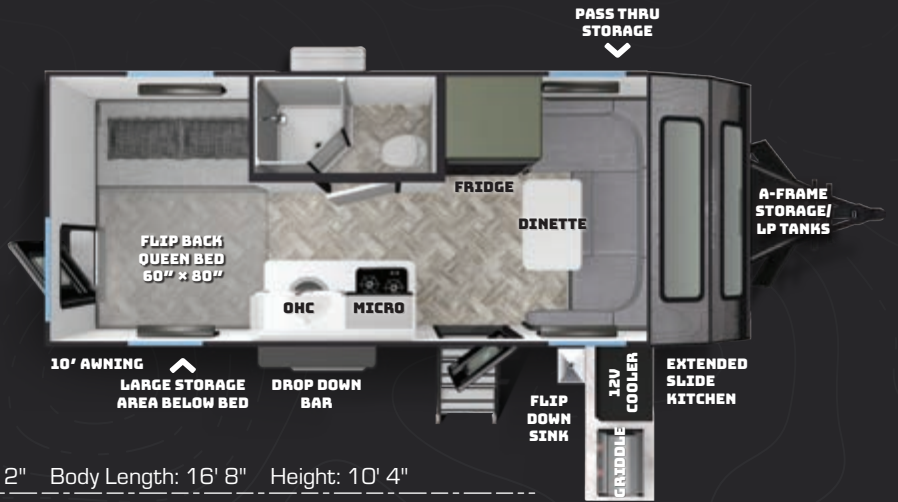

PAIISE

COMING SOON!

HIATUS XC16.4

Length: 22' 2" Body Length: 16' 8" Height: 10' 4"
 Width: 102" Body Width: 82" Awning: 10'
 UWW: TBD GVWR: TBD CCC: TBD Hitch: TBD Axle: TBD
 Fresh: 76 Gal Black: 30 Gal Grey: 30 Gal Tires: 16"

HIATUS XC20.4

Length: 26' 2" Body Length: 20' 8" Height: 10' 6"
 Width: 102" Body Width: 82" Awning: 14'
 UWW: TBD GVWR: TBD CCC: TBD Hitch: TBD Axle: TBD
 Fresh: 76 Gal Black: 30 Gal Grey: 30 Gal Tires: 16"